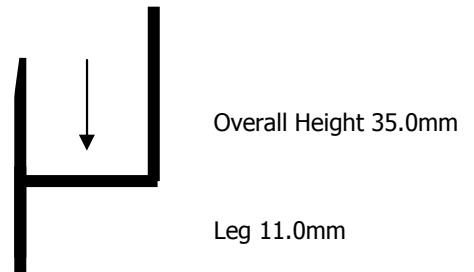

Wanstead Windows

Secondary Dimensions and Drawings

807 Odd Leg Face Fix

Overall Width 38.4mm

719 Odd Leg Face Fix

Overall Width 19.7mm

307 Odd Leg Reverse Fix

Overall Width 36.1mm

319 Odd Leg Reverse Fix

Overall Width 18.9mm

507 Equal Leg Face and Reverse Fix

Overall Width 36.0mm

519 Odd Leg Face and Reverse Fix

Overall Width 18.9mm

608 Equal Leg Face and Reverse Fix

Overall Width 52.9mm

807 Odd Leg Face and Reverse Fix

Overall Width 36.6mm

Arrows show direction of fixing screws. Arrows shown in two different directions section can be fitted either way
Drawings are for illustration only. Do not scale