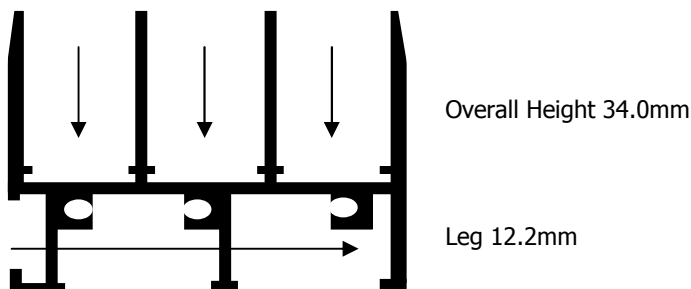

Wanstead Windows

Secondary Dimensions and Drawings

807 Odd Leg Face Fix

Overall Width 38.4mm

719 Odd Leg Face Fix

Overall Width 19.7mm

307 Odd Leg Reverse Fix

Overall Width 36.1mm

319 Odd Leg Reverse Fix

Overall Width 18.9mm

507 Equal Leg Face and Reverse Fix

Overall Width 36.0mm

519 Odd Leg Face and Reverse Fix

Overall Width 18.9mm

608 Equal Leg Face and Reverse Fix

Overall Width 52.9mm

807 Odd Leg Face and Reverse Fix

Overall Width 36.6mm

Arrows show direction of fixing screws. Arrows shown in two different directions section can be fitted either way
Drawings are for illustration only. Do not scale