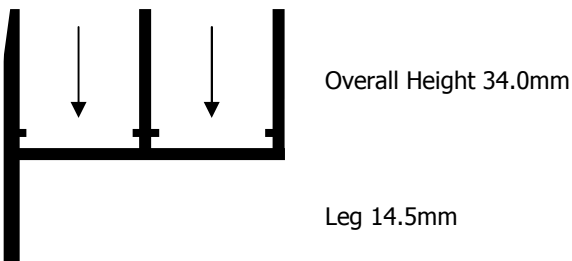

Wanstead Windows

Secondary Dimensions and Drawings

807 Odd Leg Face Fix

Overall Width 38.4mm

719 Odd Leg Face Fix

Overall Width 19.7mm

307 Odd Leg Reverse Fix

Overall Width 36.1mm

319 Odd Leg Reverse Fix

Overall Width 18.9mm

507 Equal Leg Face and Reverse Fix

Overall Width 36.0mm

519 Odd Leg Face and Reverse Fix

Overall Width 18.9mm

608 Equal Leg Face and Reverse Fix

Overall Width 52.9mm

807 Odd Leg Face and Reverse Fix

Overall Width 36.6mm

Arrows show direction of fixing screws. Arrows shown in two different directions section can be fitted either way
Drawings are for illustration only. Do not scale