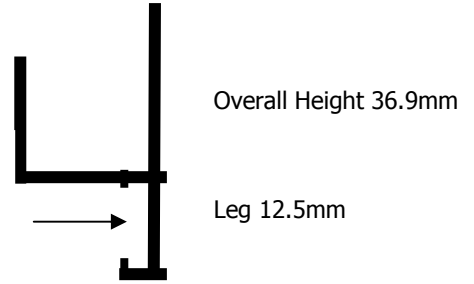

Wanstead Windows

Secondary Dimensions and Drawings

807 Odd Leg Face Fix

Overall Width 38.4mm

719 Odd Leg Face Fix

Overall Width 19.7mm

307 Odd Leg Reverse Fix

Overall Width 36.1mm

319 Odd Leg Reverse Fix

Overall Width 18.9mm

507 Equal Leg Face and Reverse Fix

Overall Width 36.0mm

519 Odd Leg Face and Reverse Fix

Overall Width 18.9mm

608 Equal Leg Face and Reverse Fix

Overall Width 52.9mm

807 Odd Leg Face and Reverse Fix

Overall Width 36.6mm

Arrows show direction of fixing screws. Arrows shown in two different directions section can be fitted either way
Drawings are for illustration only. Do not scale