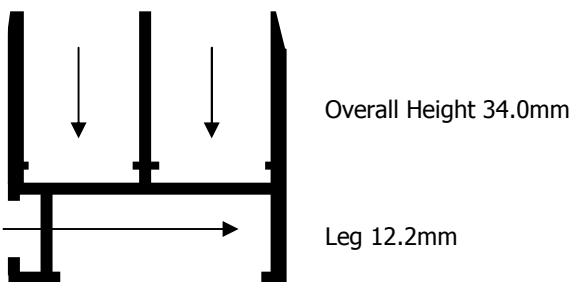

Wanstead Windows

Secondary Dimensions and Drawings

807 Odd Leg Face Fix

Overall Width 38.4mm

719 Odd Leg Face Fix

Overall Width 19.7mm

307 Odd Leg Reverse Fix

Overall Width 36.1mm

319 Odd Leg Reverse Fix

Overall Width 18.9mm

507 Equal Leg Face and Reverse Fix

Overall Width 36.0mm

519 Odd Leg Face and Reverse Fix

Overall Width 18.9mm

608 Equal Leg Face and Reverse Fix

Overall Width 52.9mm

807 Odd Leg Face and Reverse Fix

Overall Width 36.6mm

Arrows show direction of fixing screws. Arrows shown in two different directions section can be fitted either way
Drawings are for illustration only. Do not scale