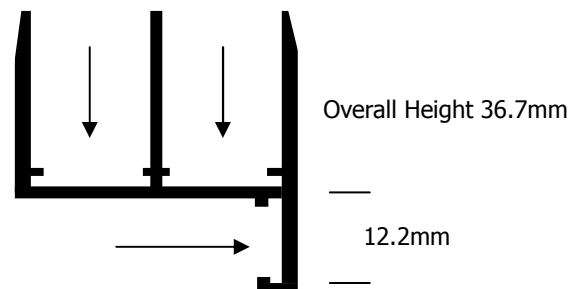

Wanstead Windows

Secondary Dimensions and Drawings

807 Odd Leg Face Fix

Overall Width 38.4mm

719 Odd Leg Face Fix

Overall Width 19.7mm

307 Odd Leg Reverse Fix

Overall Width 36.1mm

319 Odd Leg Reverse Fix

Overall Width 18.9mm

507 Equal Leg Face and Reverse Fix

Overall Width 36.0mm

519 Odd Leg Face and Reverse Fix

Overall Width 18.9mm

608 Equal Leg Face and Reverse Fix

Overall Width 52.9mm

807 Odd Leg Face and Reverse Fix

Overall Width 36.6mm

Arrows show direction of fixing screws. Arrows shown in two different directions section can be fitted either way
Drawings are for illustration only. Do not scale