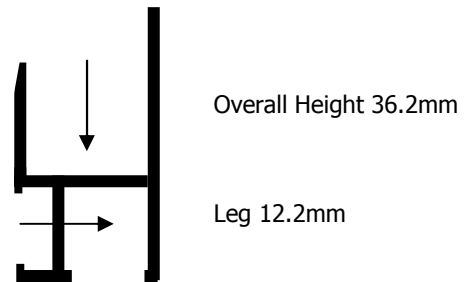

Wanstead Windows

Secondary Dimensions and Drawings

807 Odd Leg Face Fix

Overall Width 38.4mm

719 Odd Leg Face Fix

Overall Width 19.7mm

307 Odd Leg Reverse Fix

Overall Width 36.1mm

319 Odd Leg Reverse Fix

Overall Width 18.9mm

507 Equal Leg Face and Reverse Fix

Overall Width 36.0mm

519 Odd Leg Face and Reverse Fix

Overall Width 18.9mm

608 Equal Leg Face and Reverse Fix

Overall Width 52.9mm

807 Odd Leg Face and Reverse Fix

Overall Width 36.6mm

Arrows show direction of fixing screws. Arrows shown in two different directions section can be fitted either way
Drawings are for illustration only. Do not scale